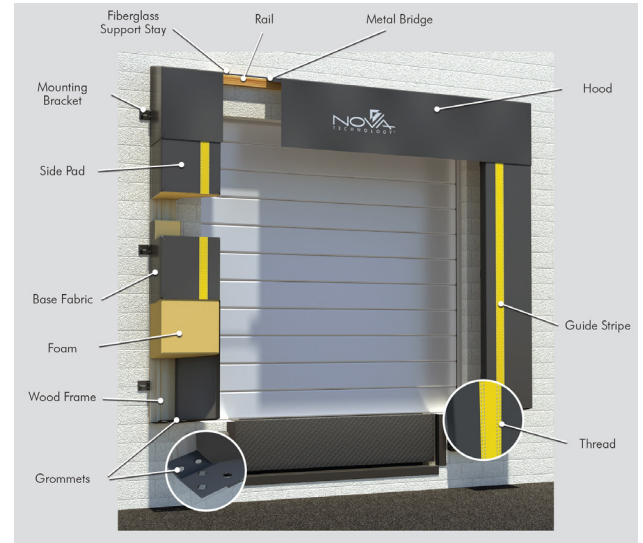

### FEATURES AND BENEFITS

- Designed for door openings up to 10 x 12-feet
- Hood-style head curtain with a standard 24-inch drop (customizable to any length)
- High-density polyurethane compression L-shaped side pads
- Side pads have a 16-inch standard projection
- L-shaped side pads provide full-width trailer access
- Pressure-treated, kiln-dried wood frame
- Foam is chemically bonded to the frame
- Standard full-height yellow guide stripes
- Heavy-duty galvanized mounting hardware
- Pads are vented for air and moisture release
- Top-grade fabrics provide superior performance and maximum durability
- Velcro® attachments
- All sew lines are lock-stitched and reinforced with UV-resistant thread

**BUILT TO LAST:** All NOVA Dock Seal standard frames are made from pressure-treated and kiln-dried wood for greater moisture resistance and enhanced durability.

DOCK SEAL	PRESSURE-TREATED, KILN-DRIED WOOD FRAME
NOVA FPHU	✓ YES
Competitor 1	x NO
Competitor 2	x NO
Competitor 3	x NO

**FASTER, EASIER REPAIRS:** Unlike competitors who fully wrap the wood backing, the FPHU Dock Seal is stitched along the sides for cleaner removal of cover fabrics, easier recovers and less dock downtime.

**GREATER TRAILER ACCESS AND A MORE RELIABLE SEAL:** The unique L-pad feature of the FPHU seals against the side of the truck, allowing unobstructed access to the trailer and less pressure on the building wall.