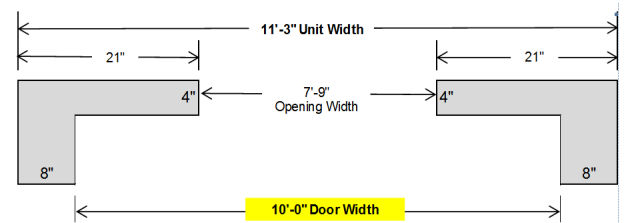

TESTED AND PROVEN TO PERFORM: NOVA's cover materials and fabrics have undergone rigorous testing and feature the highest puncture, tear and abrasion resistance in the industry.

FABRIC PROPERTIES & COLORS						
Fabric	Abrasion Resistance (cycles) Fed Std 5306 ASTM D3884	Tensile Strength (lbs./in.) Fed Std 5100 ASTM D751	Tear Strength (lbs., WxL) Fed Std 5134 ASTM D2261	Cold Resistance (at -40°F) Fed Std 5874 ASTM D2136	Colors	
NOVA MAX-1000™	65000	1000 x 1000	200 x 200	Pass		
NOVA MAX-60™	3000	950 x 850	160 x 130	Pass		
40 oz. NOVALON™	1500	400 x 350	50 x 50	Pass		
16 oz. NOVALON™	100	400 x 350	50 x 40	Pass		
40 oz. Vinyl	3000	950 x 850	160 x 130	Pass		
22 oz. Vinyl	1850	695 x 650	120 x 100	Pass		

WARNING: Cancer and Reproductive Harm-www.P65Warnings.ca.gov